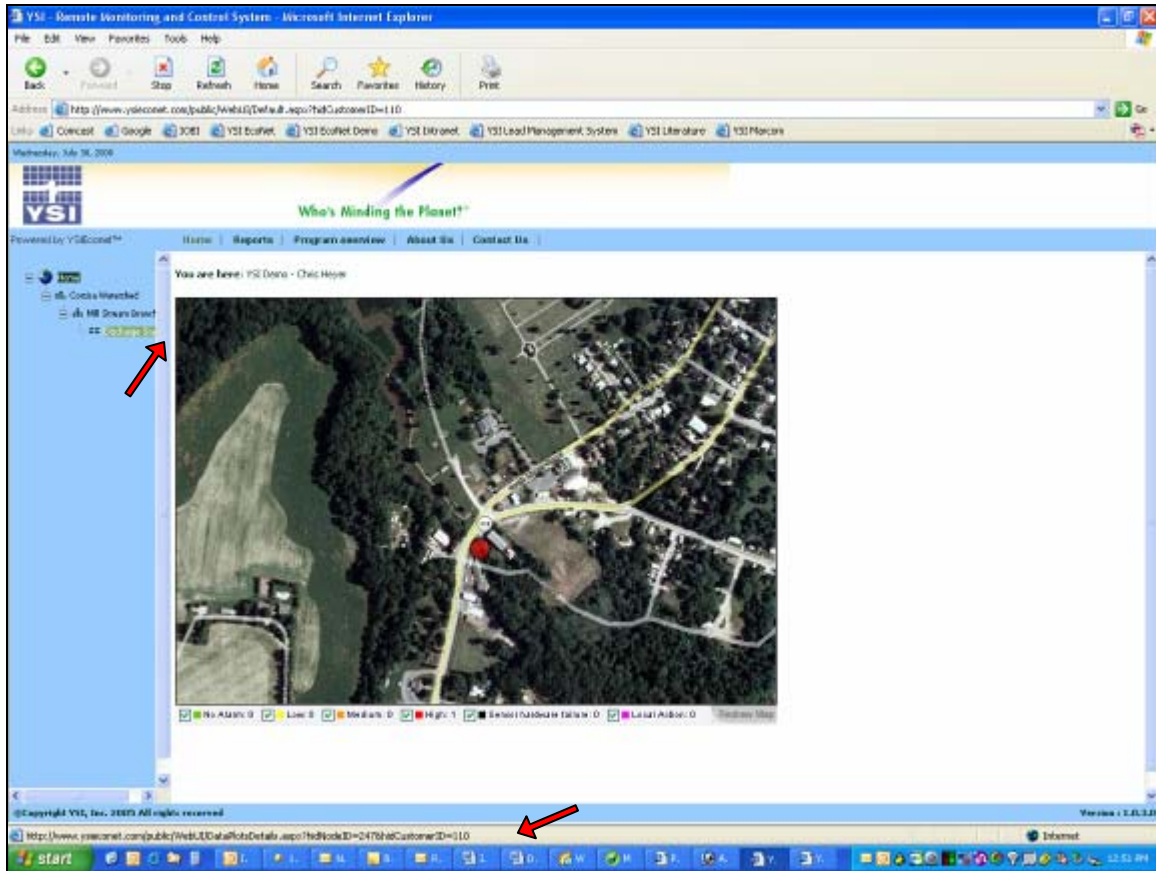

Appendix M

Embedding EcoNet Data in Your Website

Embedded EcoNet Live Data into an Existing Website

Through the use of HTML code, users can easily embed their live EcoNet data into an existing website. This feature is useful if you have an existing website that you want to add the reliability of EcoNet real-time data to. By using this tool, you are able to maintain the look and feel of your existing website, while still adding all of the public data display features of the data display.

Step 1) Go to your public EcoNet Website.

Step 2) Expand the navigation tree to the lowest level. Hover over the lowest level to display the URL of the data in the status bar at the bottom of the screen. Note the “NodeID” and the “CustomerID” numbers.