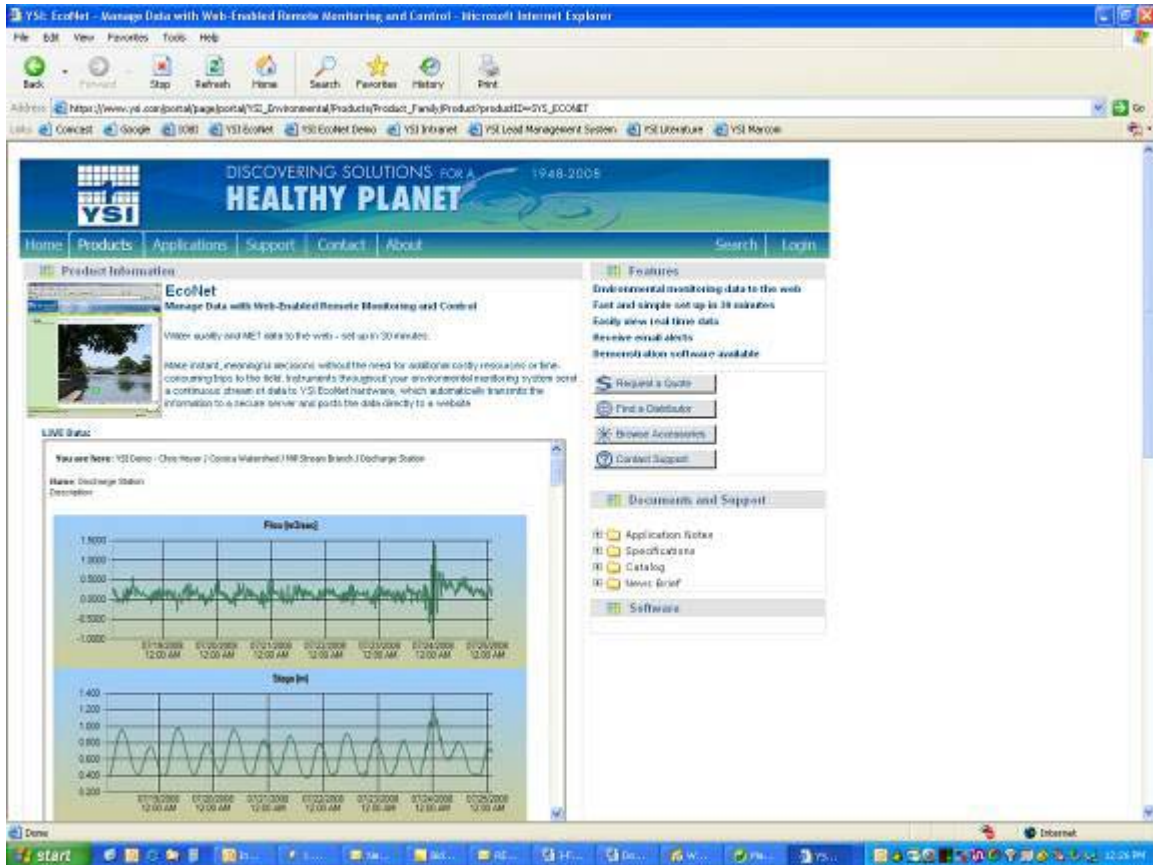

Appendix M

Embedding EcoNet Data in Your Website

Embedded EcoNet Live Data into an Existing Website

Through the use of HTML code, users can easily embed their live EcoNet data into an existing website. This feature is useful if you have an existing website that you want to add the reliability of EcoNet real-time data to. By using this tool, you are able to maintain the look and feel of your existing website, while still adding all of the public data display features of the data display.

If You Are Using Gauges:

<http://www.ysieconet.com/public/WebUI/DashboardDetails.aspx?hidNodeID=247&hidCustomerID=110>

If You Are Using Data Tables:

<http://www.ysieconet.com/public/WebUI/NodeUnitDetails.aspx?hidNodeID=247&hidCustomerID=110>

Step 4) Confirm that the data you are looking at are your data. Once confirmed, leave this window open so you can copy and paste the URL into your website.

Step 6) Verify that the end result is a frame within your website with the live data in it: