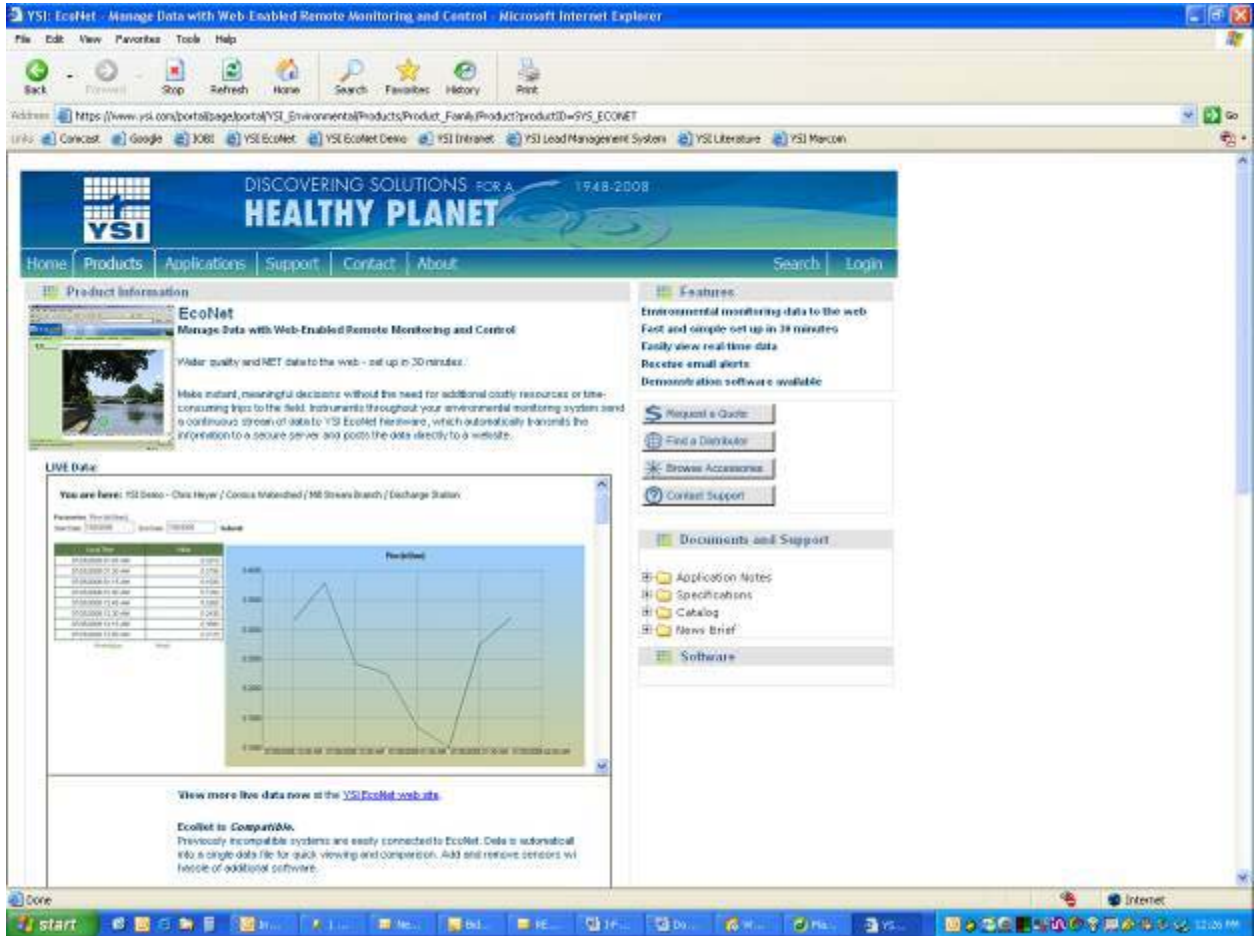

Note that the functionality of clicking on any single parameter to get a time-series graph of that parameter along with the data values still works within the iframe:

Some of YSI’s customers who are currently using this tool with their existing websites include:

The DC Department of the Environment:
<http://www.ddoe.dc.gov/ddoe/cwp/view.a.1209.q.497570.asp>

The Virginia Institute of Marine Sciences (VIMS):
<http://www2.vims.edu/vecos/RealtimeViewer.aspx?param=MON000.18>

The Virginia Commonwealth University:
<http://www.vcu.edu/rice/research/waterquality.html>