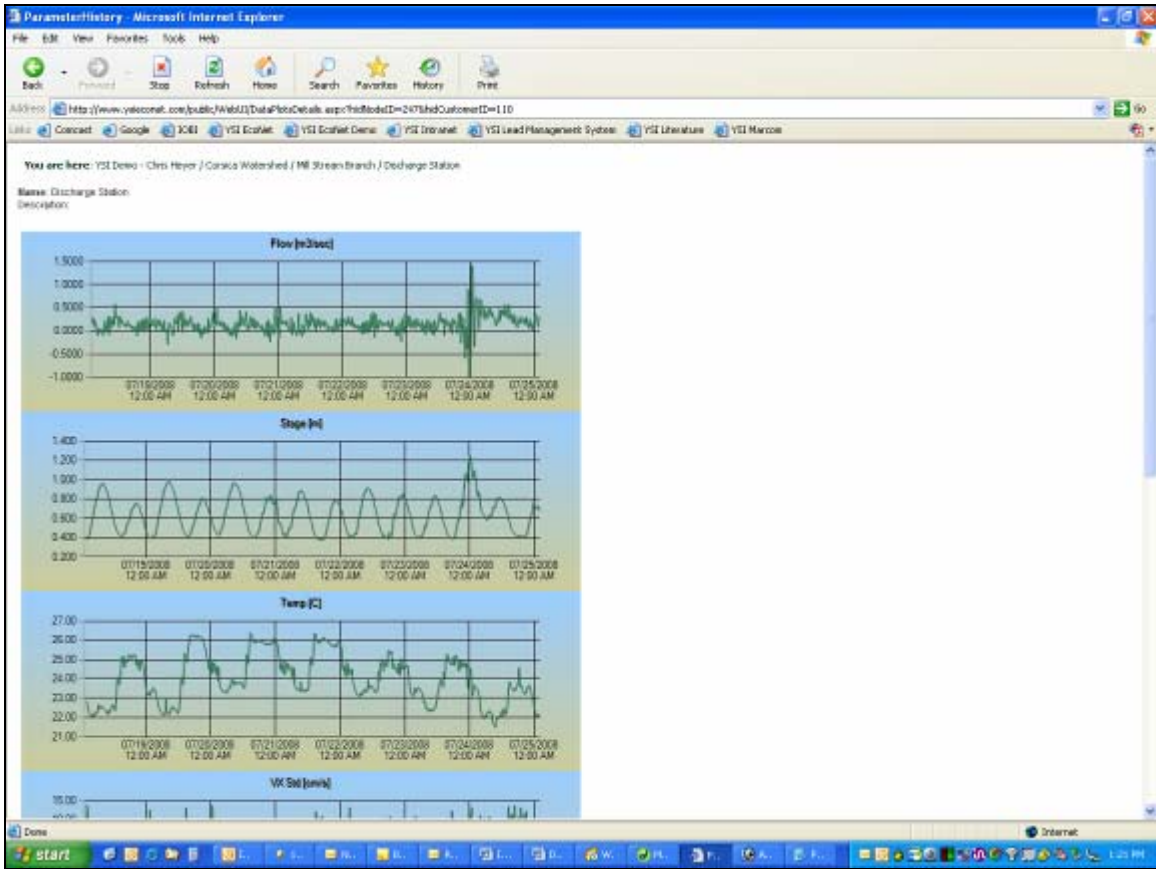

Step 4) Confirm that the data you are looking at are your data. Once confirmed, leave this window open so you can copy and paste the URL into your website.