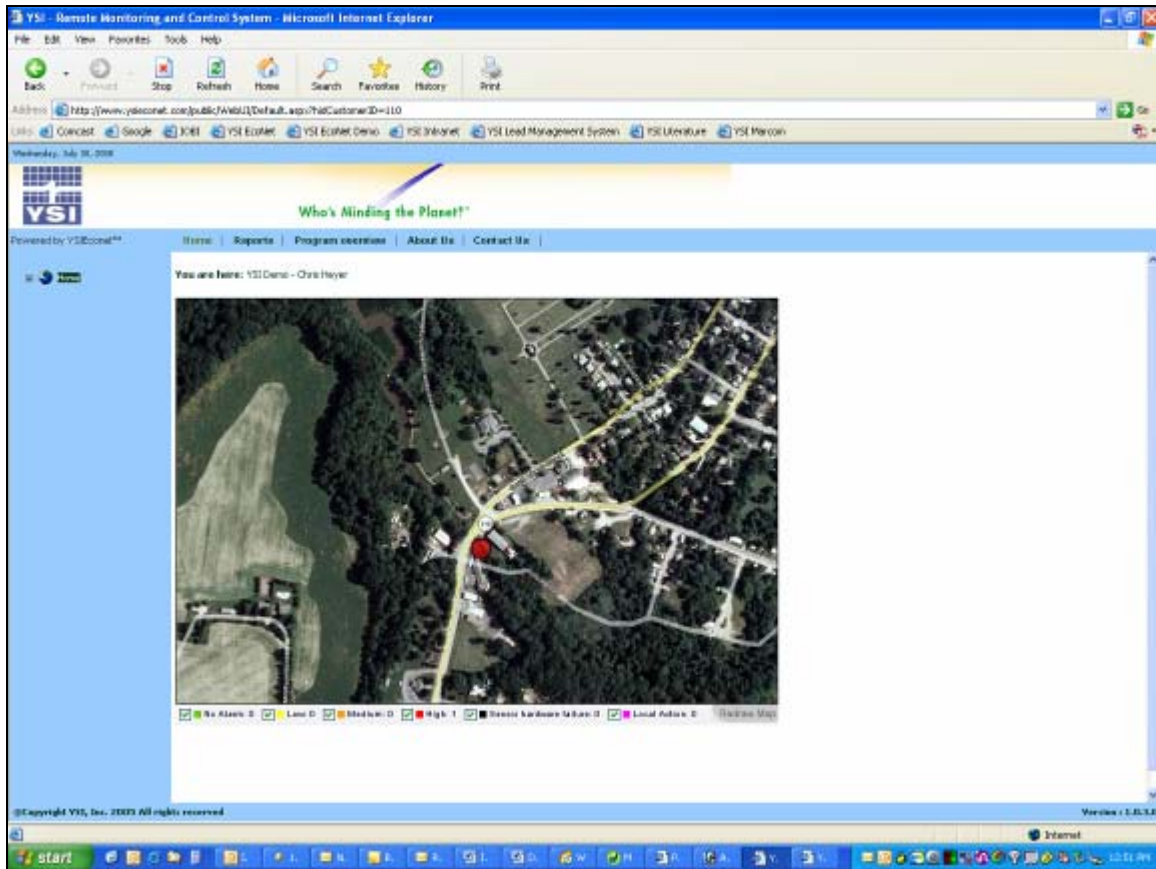

Appendix M

Embedding EcoNet Data in Your Website

Embedded EcoNet Live Data into an Existing Website

Through the use of HTML code, users can easily embed their live EcoNet data into an existing website. This feature is useful if you have an existing website that you want to add the reliability of EcoNet real-time data to. By using this tool, you are able to maintain the look and feel of your existing website, while still adding all of the public data display features of the data display.

Step 1) Go to your public EcoNet Website.

Step 2) Expand the navigation tree to the lowest level. Hover over the lowest level to display the URL of the data in the status bar at the bottom of the screen. Note the “NodeID” and the “CustomerID” numbers.