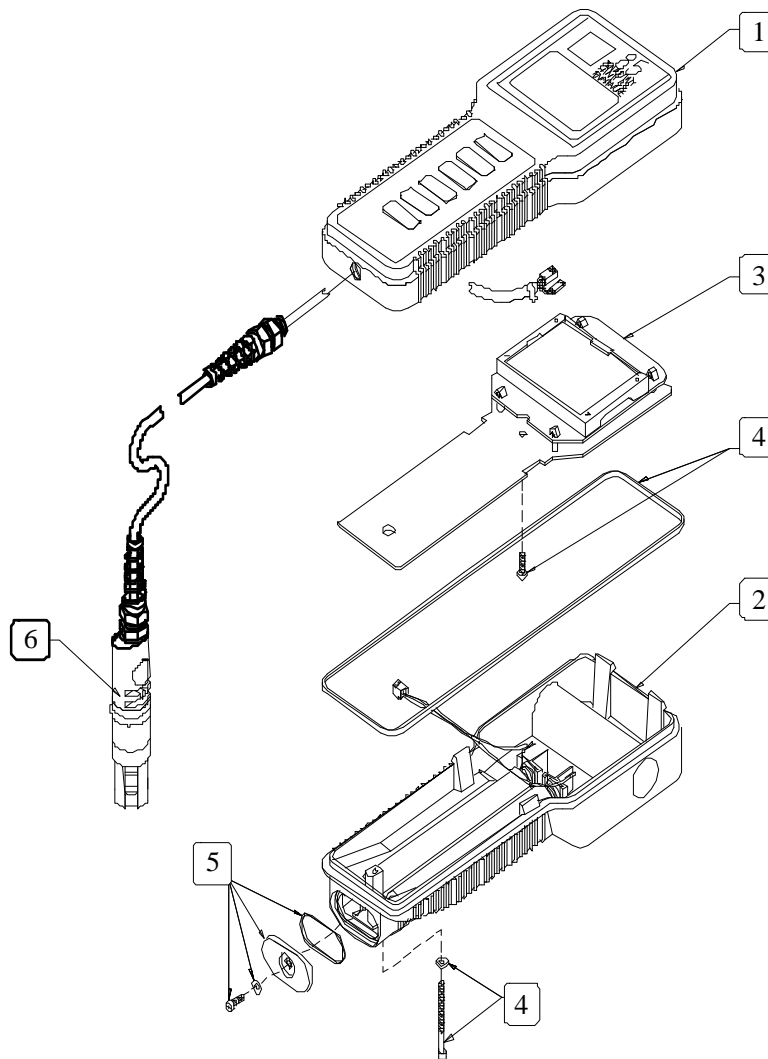

# YSI Model 85 Assembly Drawing

Bubble	YSI Order Number	Description
1	038501	Front Case Assy, W/Keypad
1	055213	Keypad Board Assembly
1	055216	Keypad
2	055242	Rear Case Assy
2	055219	Sponge
3	038502	Board Assy, Main, Non CE W/Display
3	055214	LCD Display <u>ONLY</u>
3	115524	LCD Display Kit (includes: LCD, Bracket, Zebra Strips 2 ea.)
4	055204	Kit, Case Hardware
5	055244	Kit, Battery Hardware
6	118510	Probe & Cable Assembly, 10 feet
6	118522	Probe & Cable Assembly, 25 feet
6	118527	Probe & Cable Assembly, 50 feet
6	118519	Probe & Cable Assembly, 100 feet