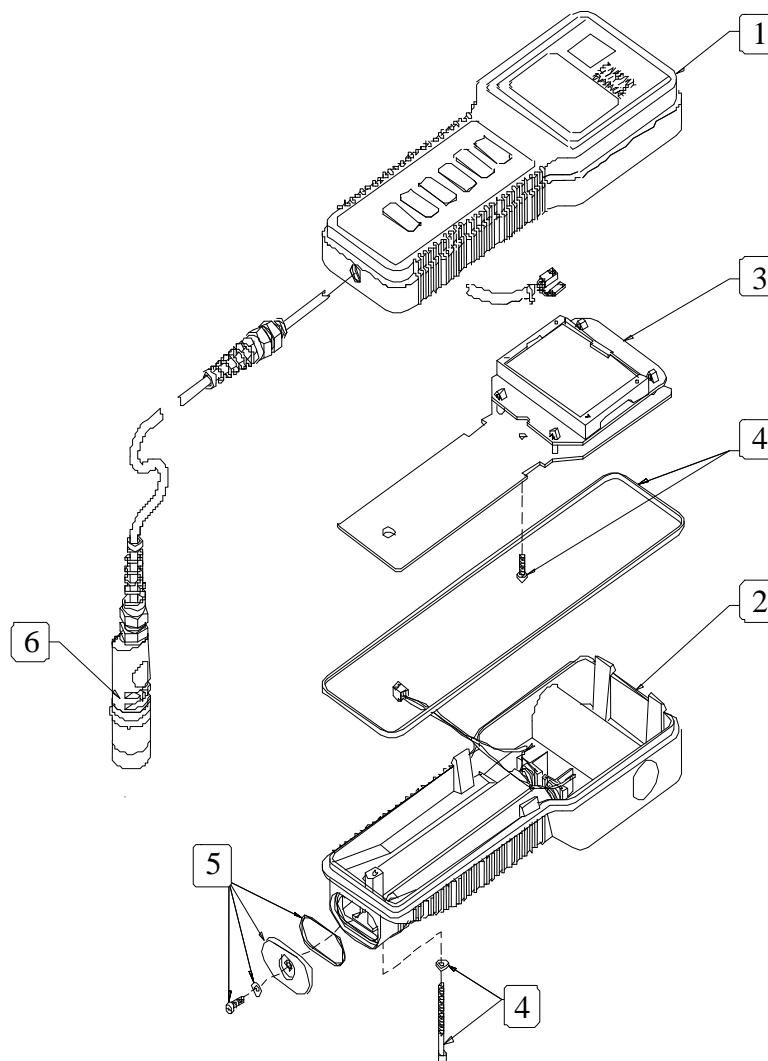

# YSI Model 63 Assembly Drawing

Bubble	YSI Order Number	Description
1	031163	Front Case Assy, W/Keypad
1	055213	Keypad Board Assembly
1	055216	Keypad
2	055242	Rear Case Assy
2	055219	Sponge
3	031129	Board Assy, Main, W/Display
3	055214	LCD Display <u>ONLY</u>
3	115524	LCD Display Kit (includes: LCD, Bracket, Zebra Strips 2 ea.)
4	055204	Kit, Case Hardware
5	055244	Kit, Battery Hardware
6	113165	Cable Assembly, 10 feet
6	113166	Cable Assembly, 25 feet
6	113157	Cable Assembly, 50 feet
6	113158	Cable Assembly, 100 feet
6	131133	Replacement pH Electrode (not shown)
6	031189	100 mL Graduated Cylinder (not shown)