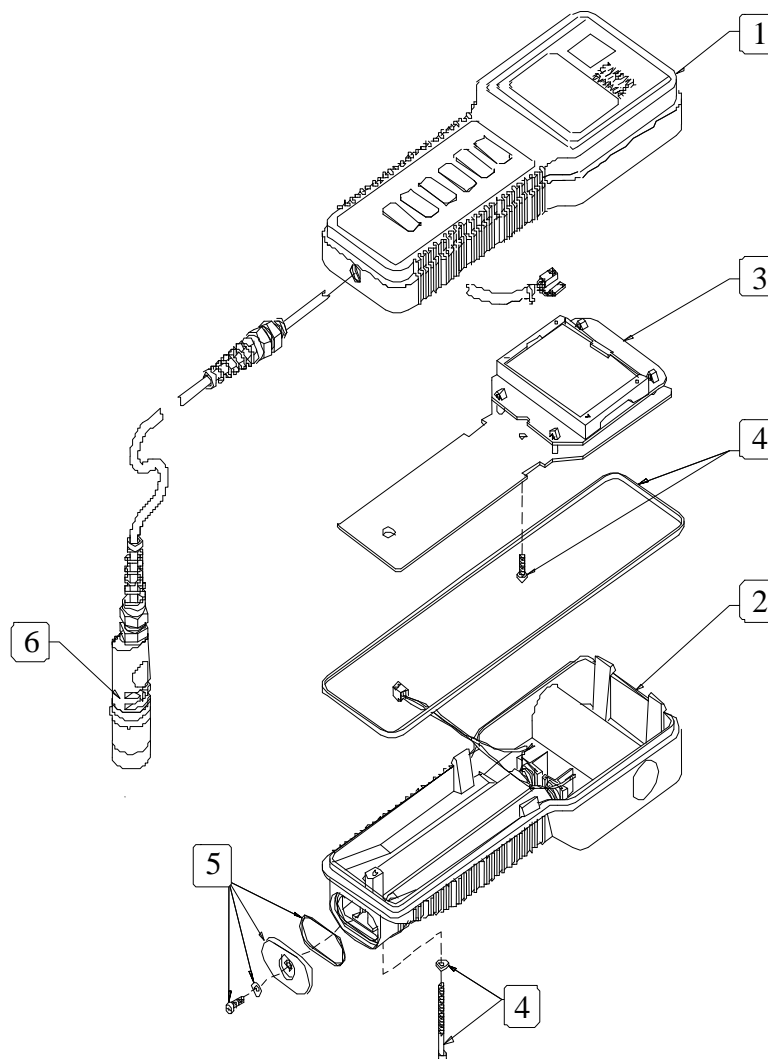

# YSI Model 60 Assembly Drawing

Bubble	YSI Order Number	Description
1	031131	Front Case Assy, W/Keypad
1	055213	Keypad Board Assembly
1	055216	Keypad
2	055242	Rear Case Assy
2	055219	Sponge
3	031128	Board Assy, Main, W/Display
3	055214	LCD Display <u>ONLY</u>
3	115524	LCD Display Kit (includes: LCD, Bracket, Zebra Strips 2 ea.)
4	055204	Kit, Case Hardware
5	055244	Kit, Battery Hardware
6	113135	Cable Assembly, 10 feet
6	113141	Cable Assembly, 25 feet
6	113151	Cable Assembly, 50 feet
6	113171	Cable Assembly, 100 feet
6	131133	Replacement pH Electrode (not shown)
6	031189	100 mL Graduated Cylinder (not shown)