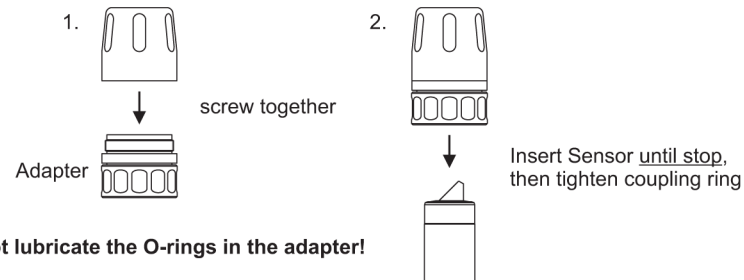

a xylem brand

Installation instructions

MSK FDO

Installation

IQ Sensor:

IQ SW Sensor:

Technical data

Length:	approx. 93 mm with adapter 59.5 mm without adapter
Diameter:	59.5 mm
Material:	Plastic parts: POM O-rings: EPDM and FPM