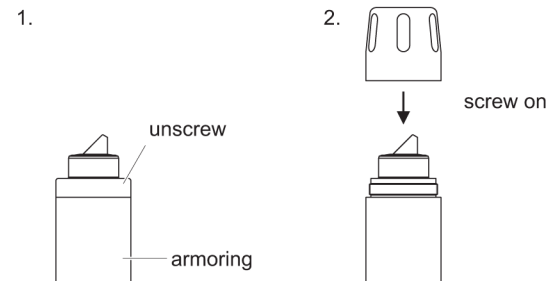

a xylem brand

Installation instructions

MSK FDO

Installation

IQ Sensor:

IQ SW Sensor:

Technical data

Length:	approx. 93 mm with adapter 59.5 mm without adapter
Diameter:	59.5 mm
Material:	Plastic parts: POM O-rings: EPDM and FPM